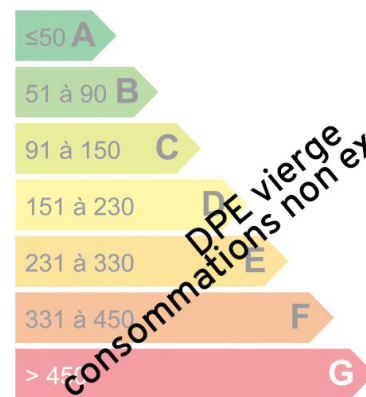

Logement économe