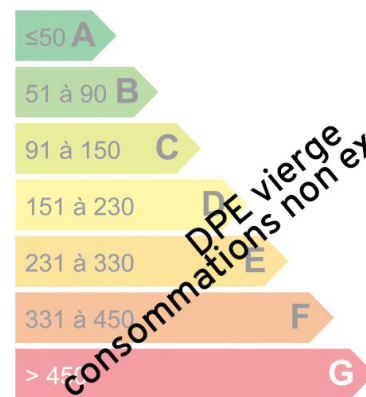

PLOT OF LAND VALLORCINE

Coutteray. Great location, this plot of land offers a spectacular view of the Verte and the Drus. Charming alpine hamlets, quiet and sun. Train station Le buet and slopes not far. 100 sqm to built and garage

Logement économe

Logement énergivore

Faible émission de GES

Forte émission de GES