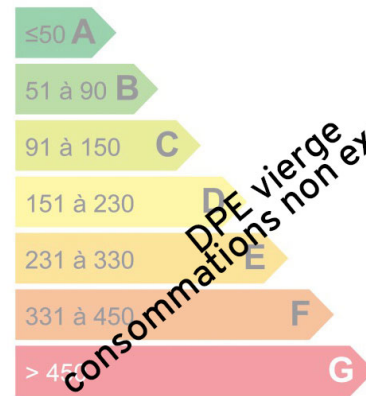

PLOT OF LAND VALLORCINE

Coutteray. Great location, this plot of land offers a spectacular view of the Verte and the Drus. Charming alpine hamlets, quiet and sun. Train station Le buet and slopes not far. 100 sqm to built and garage

Logement économe

Logement énergivore

Faible émission de GES

Forte émission de GES