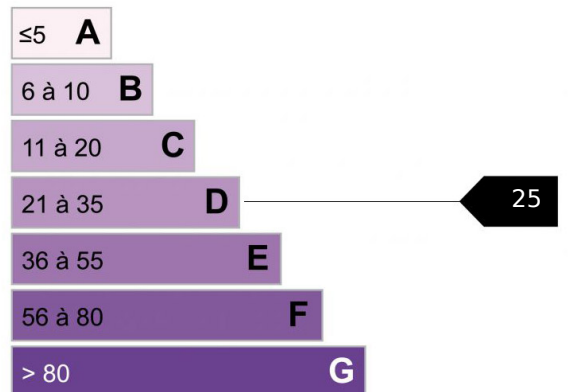

Logement énergivore

Faible émission de GES