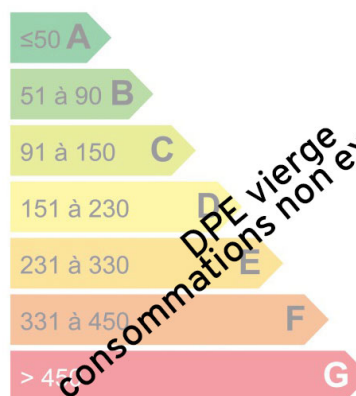

ROSIERE - GRANDS MONTETS

Prestations

Fireplace

In a very sought after area, close to the Grands Montets ski domain. Charming chalet to renovate on a plot of 1080 m². Entrance with cupboards, 2 bedrooms, living room, painting studio, large garage (116 m²). Upstairs, large living room with fireplace, kitchen, terrace and garden. On the top level, 2 bedrooms, bathroom, attic. Rare.

Logement économe

Logement énergivore

Faible émission de GES

Forte émission de GES

www.alpimmo.fr