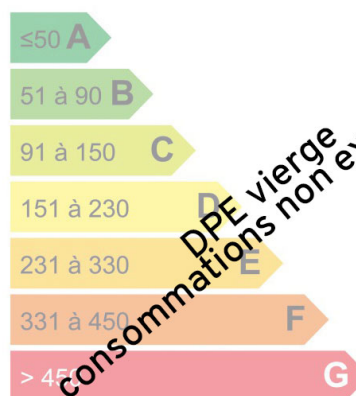

Plot with possibility to build in Les Houches

In a quiet, sought-after hamlet, a building plot of almost 980m² offering the possibility of building a 280m² chalet. A rare opportunity to build a chalet in an exceptional setting.

Logement économe

Logement énergivore

Faible émission de GES

Forte émission de GES

DPE vierge
consommations non exploitables