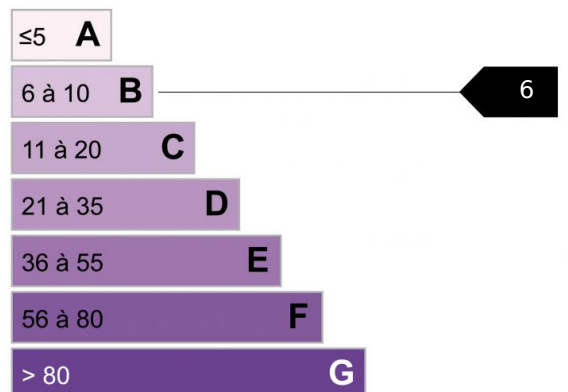

Logement économe

Faible émission de GES