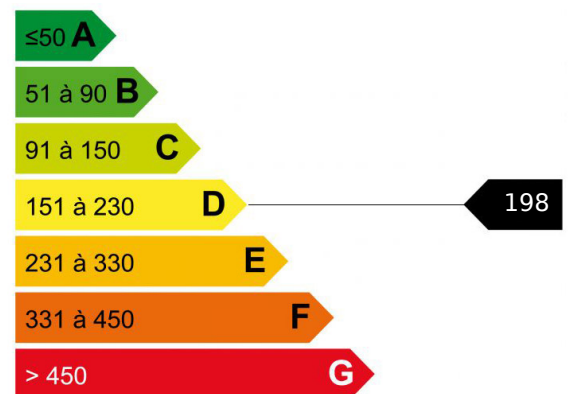

UNDER OFFER - Chalet in Les Praz

Prestations

Double glazing, Internet

UNDER OFFER - This semi-detached chalet combines the charm of traditional construction with elements of stone, wood and anchor roofs.

On the garden level, you will be greeted by a spacious entrance hall with a hallway leading to a bedroom with a beautiful view of Le Brévent. There are also two bathrooms, a separate toilet and two bright bedrooms with French windows leading out onto the terrace and south-facing garden.

The basement of the house houses a master bedroom with en suite bathroom, a sauna for relaxing moments and a laundry room.

Upstairs, you'll find a vast, light-filled living-dining room with a wood-burning stove for a cosy ambience, opening onto a fully-equipped kitchen. Large picture windows give you uninterrupted views of the majestic Drus mountains from the east-facing terrace. A south-facing balcony offers a sublime view of the Mont Blanc range, for exceptional moments of contemplation.

Logement économe