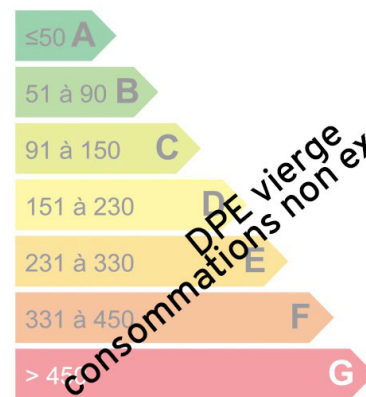

Plot with building permission

SOUS COMPROMIS - Large plot of nearly 3690m² located in the center of Les Houches sold with building permit for a chalet of 230m² purged of all recourse. Prime location in the immediate vicinity of the Turchet beginner ski slopes and only a few minutes from the Bellevue and Prarion ski lifts. Unobstructed and sublime view of the Mont-Blanc massif.

Logement économe

Logement énergivore

Faible émission de GES

Forte émission de GES