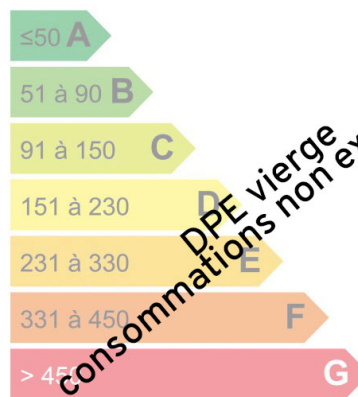

Logement économe