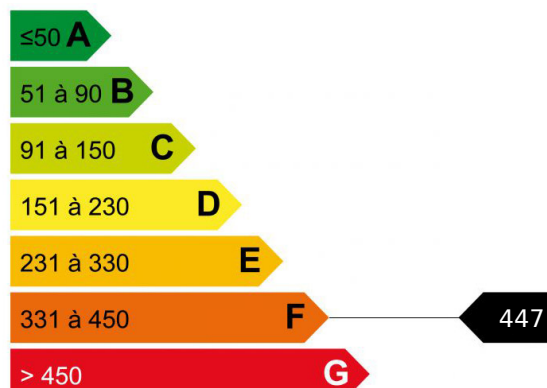

CHALET LES HOUCHES

EXCLUSIVE TO ALPIMMO - Chalet CLAUDIE is located in a quiet and residential area of Les Houches, only 5 minutes from Chamonix. Semi-detached chalet of 78 m2 to renovate with a possibility of extension. Entrance, 3 bedrooms, a shower room, a bright living room with open kitchen, a large south west facing terrace and a nice view of the Mont Blanc massif.

Logement économe

Logement énergivore

Faible émission de GES

Forte émission de GES