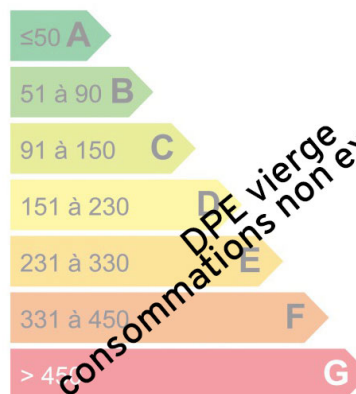

Logement économe