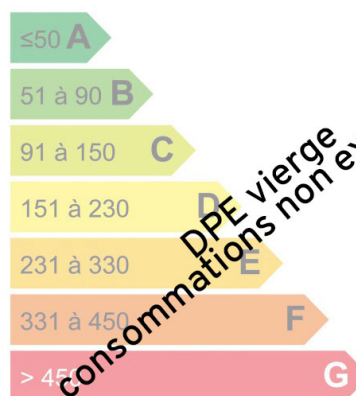

REFUGE CHAMONIX BOIS PRIN

Bois Prins sector, an individual shelter. on two plots of 873m². About ten minutes walk from the center of Chamonix, the Brevent slopes and shops. Unobstructed view of Mont-Blanc. Layout as follows: an entrance hall, a room with a kitchen, a shower room with a toilet, an attic bedroom. Complete renovation to be planned.

Logement économe

Logement énergivore

Faible émission de GES

Forte émission de GES