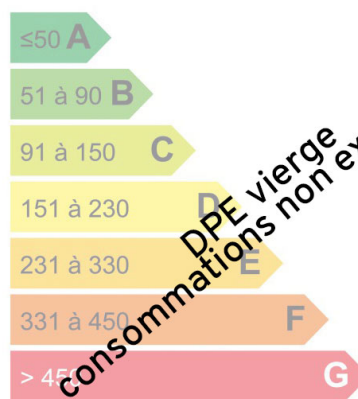

REFUGE CHAMONIX BOIS PRIN

Bois Prins sector, an individual shelter. on two plots of 873m². About ten minutes walk from the center of Chamonix, the Brevent slopes and shops. Unobstructed view of Mont-Blanc. Layout as follows: an entrance hall, a room with a kitchen, a shower room with a toilet, an attic bedroom. Complete renovation to be planned.

Logement économe

Logement énergivore

Faible émission de GES

Forte émission de GES