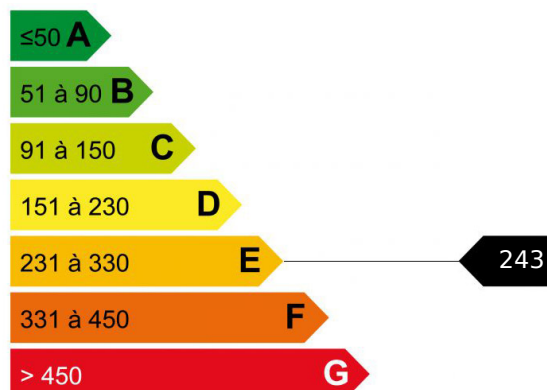

ON ROOM IN CHAMONIX NEAR CENTRE

BELVEDERE apartment in the Nants area near the center of Chamonix and the Brévent ski lifts. Small copropriety in a quiet area, very nice studio totally renovated. living room with open kitchen, shower room with toilet. Studio equipped with fitted wardrobes, 3 high quality retractable beds. A balcony with a large storage room, access to the parking lot outside the residence. Bright and very cozy apartment

Prestations

Double glazing, Furnished

Logement économe

Logement énergivore

Faible émission de GES

Forte émission de GES