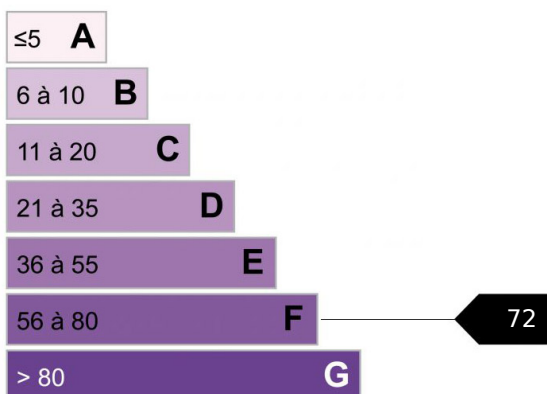

Logement énergivore

Faible émission de GES