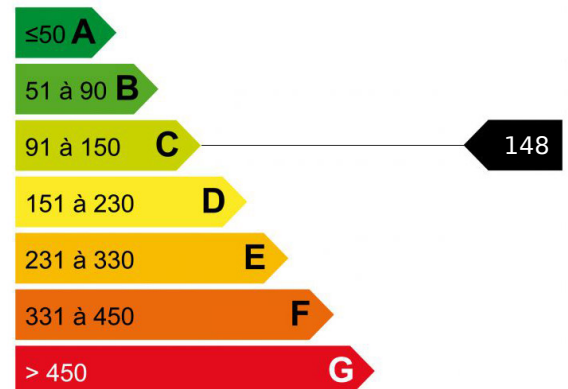

APARTMENT MAJESTIC 2

Prestations

Lift, Concierge, Digicode

Apartment MAJESTIC 2 - Large 2 room apartment on the 4th floor out of 7 of a historic residence in the heart of Chamonix town center. Close to shops, the Brévent ski lifts and bus stops. Very nice clear view on the Brévent. The apartment is arranged as follows: a living room with French window and balcony, a very large bedroom with again French window and balcony, a bathroom with toilet, a hallway with storage, a separate kitchen. In annex, a ski locker and access to the private parking of the residence.

Logement économe

Logement énergivore

Faible émission de GES

Forte émission de GES