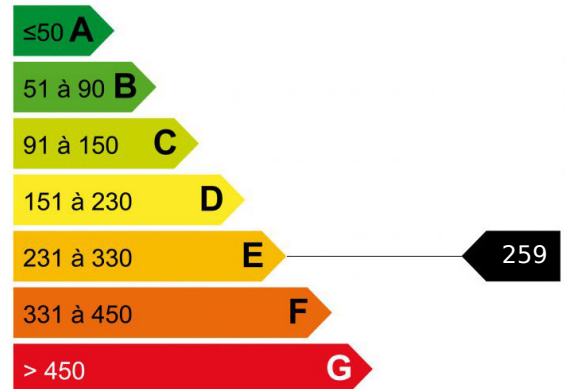

Appartement 3 pièces + cabine Le Majestic

Prestations

Double glazing, Electric shutters, Lift, Digicode, Caretaker

Superb apartment, beautifully renovated, in the sought after Majestic residence, a former palace, positioned in a quiet location in the center of Chamonix, close to Brevent ski area, located on the 2nd floor with a magnificent view of the massif de l'Aiguille du Brévent, the apartment enjoys the late afternoon sun, comprises of an entrance, open plan kitchen and living room with high french-style window, master bedroom, 2nd bedroom with custom built bunk beds and a mezanine with double bed, beautifully finished bathroom, and cleverly designed built-in cupboards throughout. One of the most appealing features of the Majestic is its high ceilings, over 3 meters, giving an exceptional sense of living space. In addition, private resident's parking, a large ski locker to accommodate 6 sets of skis, boots and mountain equipment.

Logement économe

Logement économe

Faible émission de GES

Forte émission de GES