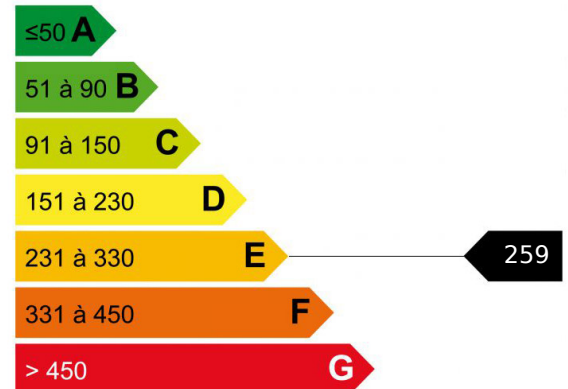

Appartement 3 pièces + cabine Le Majestic

Prestations

Double glazing, Electric shutters, Lift, Digicode, Caretaker

Superb apartment, beautifully renovated, in the sought after Majestic residence, a former palace, positioned in a quiet location in the center of Chamonix, close to Brevent ski area, located on the 2nd floor with a magnificent view of the massif de l'Aiguille du Brévent, the apartment enjoys the late afternoon sun, comprises of an entrance, open plan kitchen and living room with high french-style window, master bedroom, 2nd bedroom with custom built bunk beds and a mezanine with double bed, beautifully finished bathroom, and cleverly designed built-in cupboards throughout. One of the most appealing features of the Majestic is its high ceilings, over 3 meters, giving an exceptional sense of living space. In addition, private resident's parking, a large ski locker to accommodate 6 sets of skis, boots and mountain equipment.

Logement économe

Logement économe

Faible émission de GES

Forte émission de GES