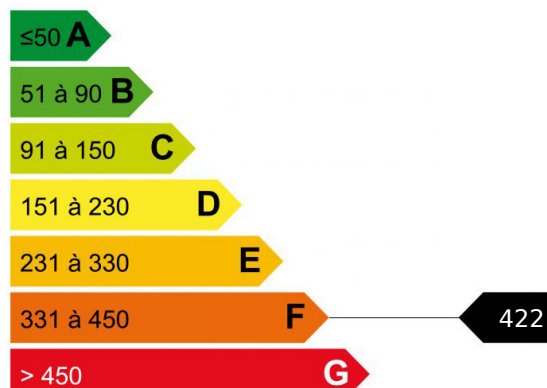

CHALET 3 BEDROOMS IN LES HOUCHES

Prestations

Double glazing

Chalet DEMOISELLE is located in Les Houches just a few minutes from Chamonix and in the center of the village, close to all amenities . Very pretty semi-detached chalet on 2 levels : entrance, living room with open kitchen overlooking the south-east garden, very nice view of the Mont-Blanc massif, 2 bedrooms, bathroom and mezzanine / bedroom. Large cellar and garage.

Logement économe

Logement énergivore

Faible émission de GES

Forte émission de GES