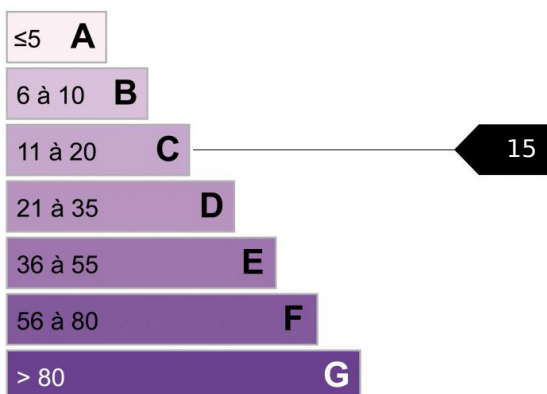

CHALET 3 BEDROOMS IN LES HOUCHES

Prestations

Double glazing

Chalet DEMOISELLE is located in Les Houches just a few minutes from Chamonix and in the center of the village, close to all amenities . Very pretty semi-detached chalet on 2 levels : entrance, living room with open kitchen overlooking the south-east garden, very nice view of the Mont-Blanc massif, 2 bedrooms, bathroom and mezzanine / bedroom. Large cellar and garage.

Logement économe

Logement énergivore

Faible émission de GES

Forte émission de GES