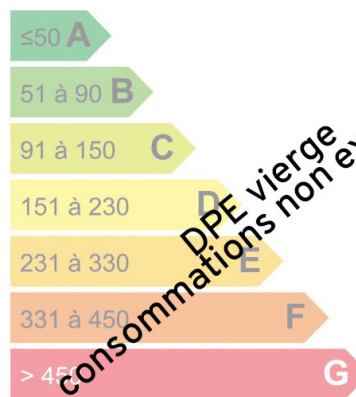

Prestations

Lift, Digicode, Caretaker

480/5000

MAJESTIC Apartment - 2 room apartment located on the top floor of a historic residence in the heart of Chamonix close to all amenities. Sublime view of the massif and the town of Chamonix. It is composed as follows: entrance hall, bathroom, toilet, living room with open kitchen, one bedroom. Possibility of creating a cabin area. Nice height under ceiling which gives a feeling of volume. In annex, a ski locker and access to the private parking of the residence. Sold without furnitures.

Logement économe

Logement énergivore

Faible émission de GES