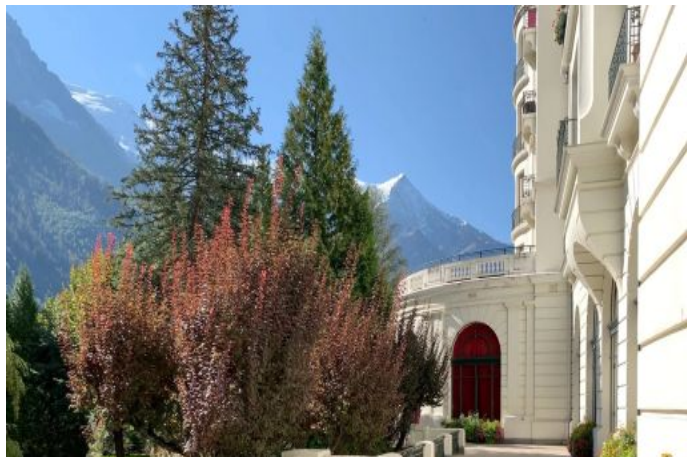

## MAJESTIC APARTMENT

### Prestations

Lift, Digicode, Caretaker

480/5000

MAJESTIC Apartment - 2 room apartment located on the top floor of a historic residence in the heart of Chamonix close to all amenities. Sublime view of the massif and the town of Chamonix. It is composed as follows: entrance hall, bathroom, toilet, living room with open kitchen, one bedroom. Possibility of creating a cabin area. Nice height under ceiling which gives a feeling of volume. In annex, a ski locker and access to the private parking of the residence. Sold without furnitures.