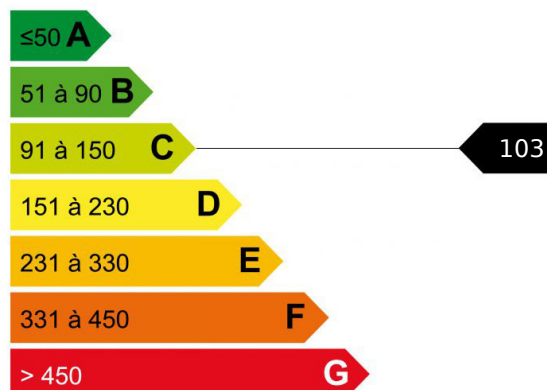

APARTMENT CHAMONIX CENTRE BREVENT

Prestations

Caretaker, Intercom

BREVENT apartment located at the foot of the Brévent skilift. Beautiful 2 room apartment offering a comfortable size and a beautiful balcony facing the Mont-Blanc massif. Entrance, double bedroom, separate toilet, bathroom, kitchen area, bright living room with large bay windows. Dominant view over Chamonix. Cellar, ski locker and access to the private parking of the residence. 5 minutes walk from the pedestrian street and 3 minutes from skiing.

Logement économe

Logement énergivore

Faible émission de GES

Forte émission de GES