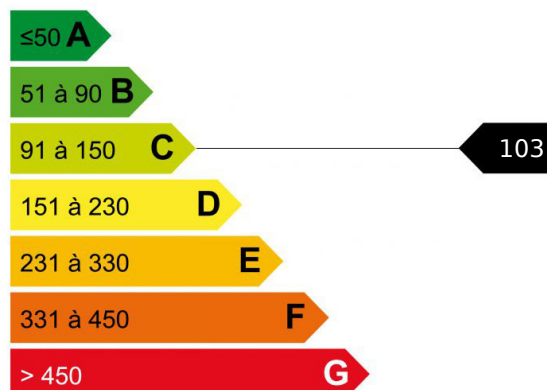

Logement économe