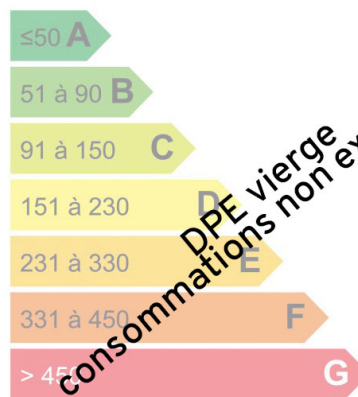

## Land Vallorcine

Little village in the mountain. Plot of land with an area of 873 m<sup>2</sup>.