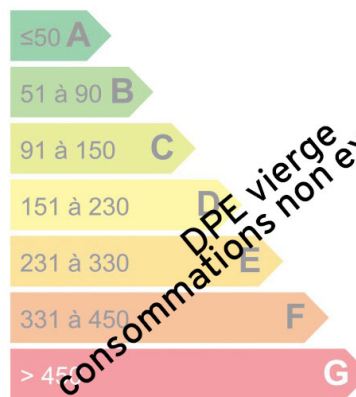

Logement économe