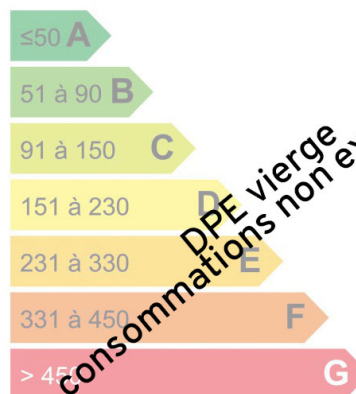

CHALET 3 BEDROOMS IN CHAMONIX

Prestations

Fireplace

CHALET RIVES, - located in the residential area of Bossons, a few minutes from the center of Chamonix this chalet is built on a nice plot of 750 m² with a clear view of the Mont Blanc. 130 m² distributes as follows: garage, entrance, laundry room boiler room. 2 bedrooms, bathroom, kitchen, living room. A large bedroom and bathroom area. Chalet to renovate.

Logement économe

Logement énergivore

Faible émission de GES

Forte émission de GES