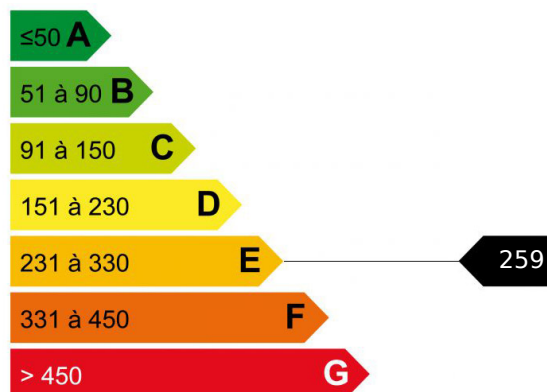

Logement économe