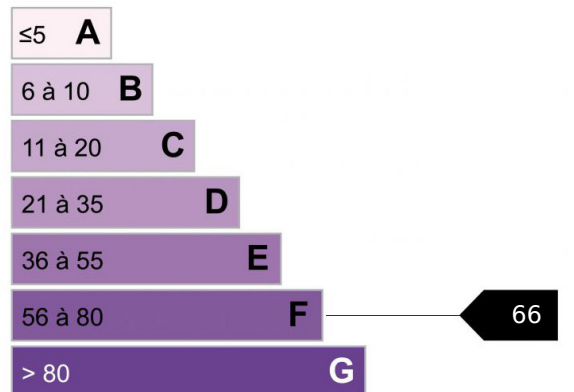

Logement énergivore

Faible émission de GES