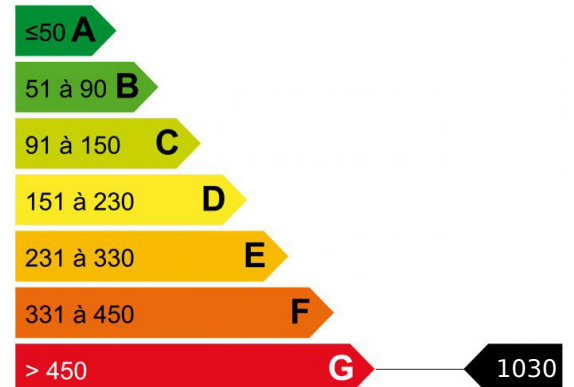

MAZOT CHAMONIX

On the Brévent slopes, overlooking Chamonix with maximum sunshine, alpine mazot of 42 m² including: living room with kitchen, 2 bedrooms, bathroom. New roof in 2017, electricity refurbishment, double glazing, recent total renovation of exterior paints. A small sweet home in a bucolic area, for nature lovers !

Logement économe

Logement énergivore

Faible émission de GES

Forte émission de GES