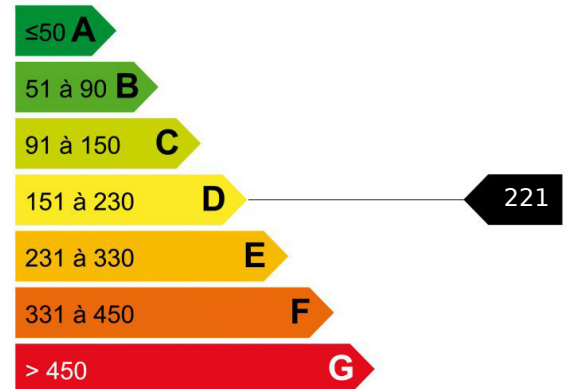

Chalet Flégère

A chalet of 70m² just next to the Flegere ski lift in the south after area of Les Praz in an private area.

Composed with, at the ground floor, an entrance with storage, a private garage, a kitchen, and a living room with a terrasse and a lovely view on the Mont-Blanc and the aiguille du midi.

Logement économe

Logement énergivore

Faible émission de GES

Forte émission de GES