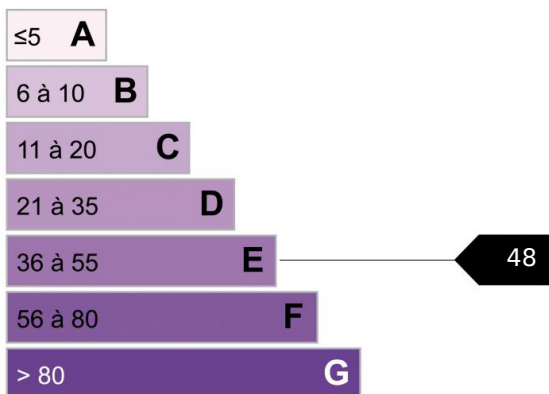

Logement énergivore

Faible émission de GES