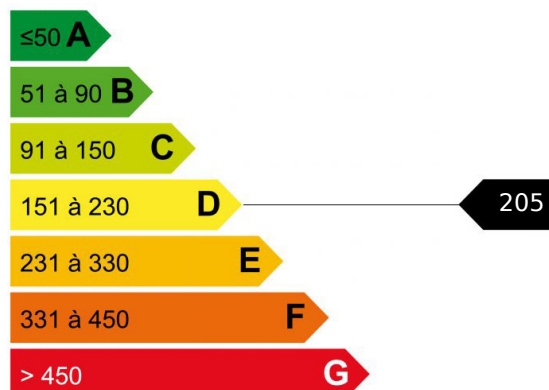

TERRIFIC VIEW

In a quiet residence, close to downtown, nice size for this apartment with a beautiful terrace facing the Mont Blanc and Lake. Living room with fireplace and large windows, kitchen, bedroom, underground parking and cellar. Haven of peace without any opposite.

Prestations

Sliding windows, Fireplace, Lift, Digicode, Electric shutters

Logement économe

Logement énergivore

Faible émission de GES

Forte émission de GES