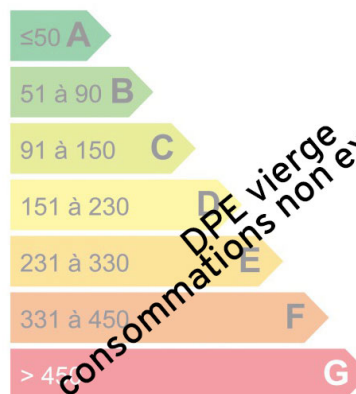

Logement économe

Logement énergivore

Faible émission de GES